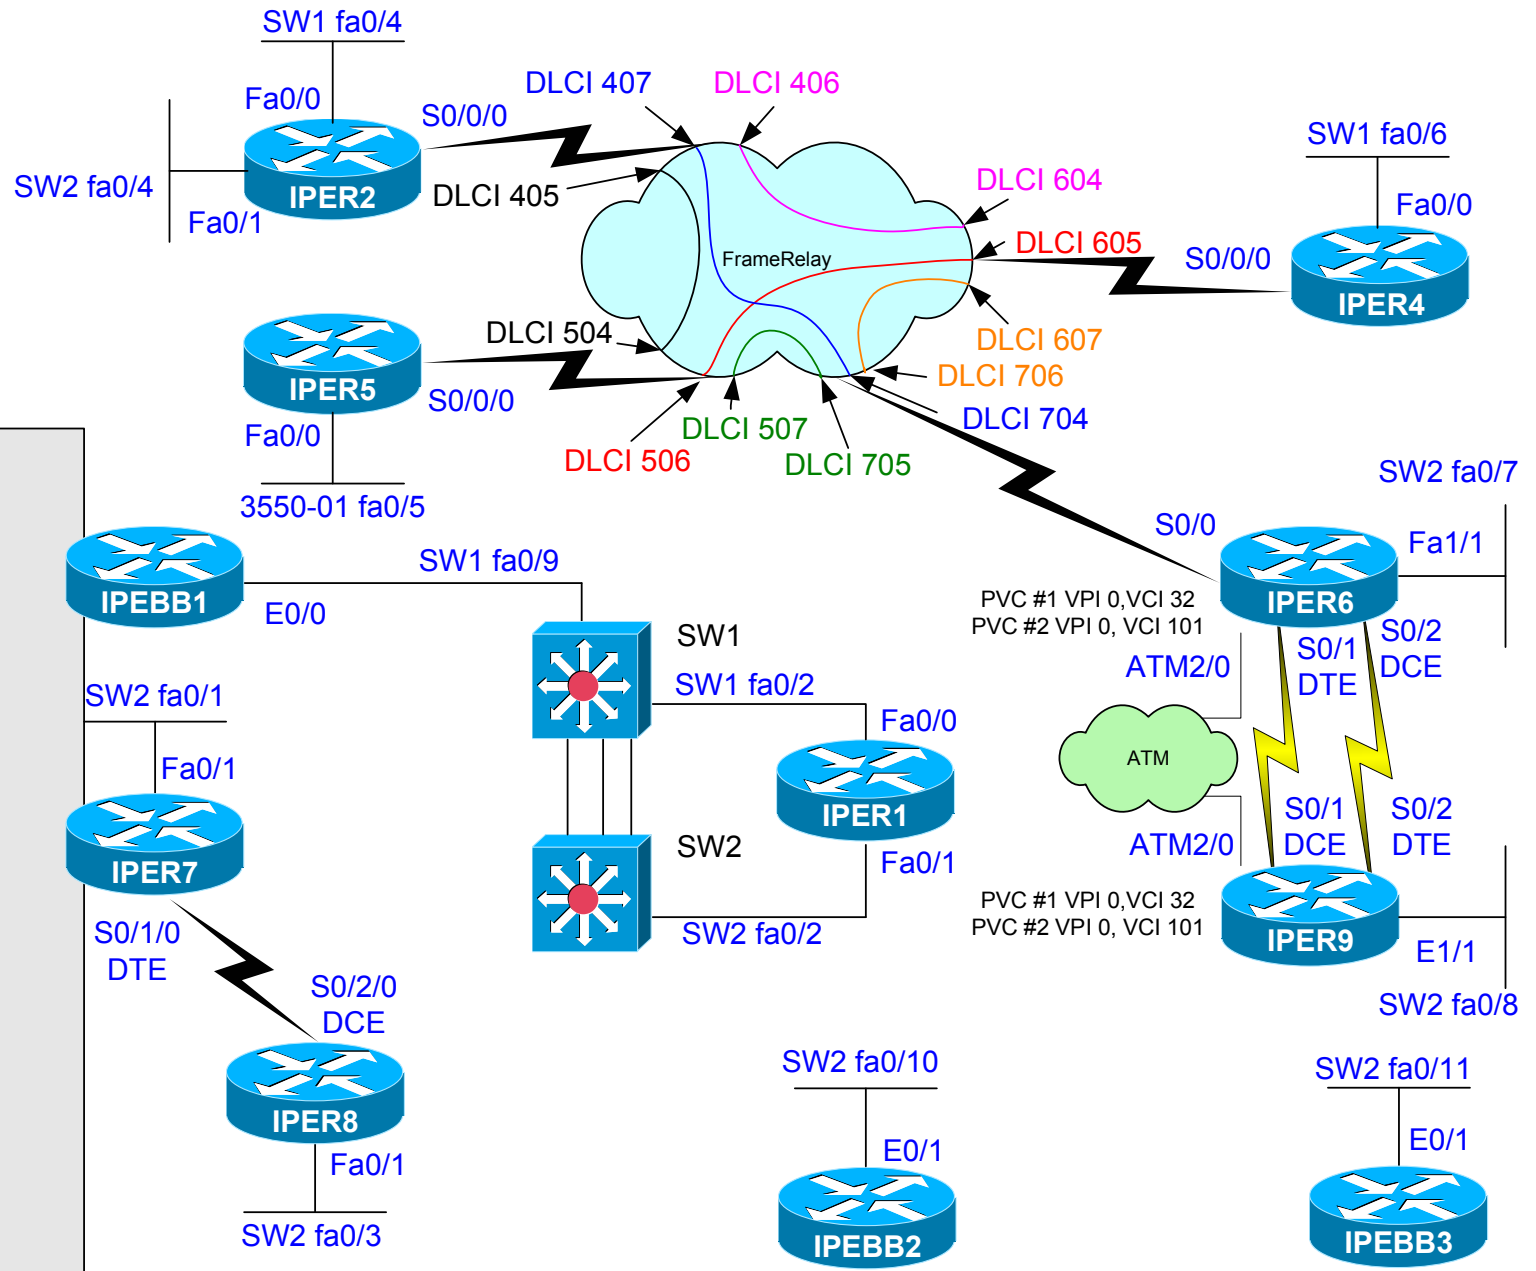

# PDX-01

## Ipexpert C&S v3.0 to CCOOnlineLabs.com mapping

Switch Port Assignments

<b>SW1</b>	
Port 1	IPER7 Fa0/0
Port 2	IPER1 Fa0/0
Port 3	IPER8 Fa0/0
Port 4	IPER2 Fa0/0
Port 5	IPER5 Fa0/0
Port 6	IPER4 Fa0/0
Port 7	IPER6 E1/0
Port 8	IPER9 E1/0
Port 9	IPEBB1 E0/0
Port 10	IPEBB2 E0/0
Port 11	IPEBB3 E0/0
Port 13, 14 & 15	SW2
<b>SW2</b>	
Port 1	IPER7 Fa0/1
Port 2	IPER1 Fa0/1
Port 3	IPER8 Fa0/1
Port 4	IPER2 Fa0/1
Port 5	IPER5 Fa0/1
Port 6	IPER4 Fa0/1
Port 7	IPER6 E1/1
Port 8	IPER9 E1/1
Port 9	IPEBB1 E0/1
Port 10	IPEBB2 E0/1
Port 11	IPEBB3 E1/0
Port 13, 14 & 15	SW1