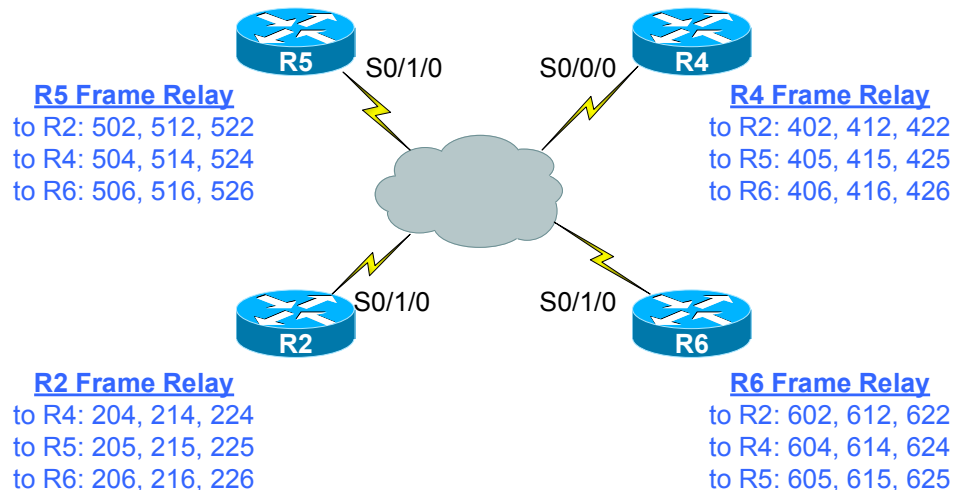

Cat4

Fa0/6 R6 Fa0/1
 Fa0/7 R7 E1/1
 Fa0/8 R8 E1/1
 Fa0/9 R9 E1/1
 Fa0/10 ASA2 Eth0/0
 Fa0/11 ASA2 Eth0/1
 Fa0/12 ASA2 Eth0/2
 Fa0/13 ASA2 Eth0/3
 Fa0/14 IPS Mgmt
 Fa0/15 IPS G0/0
 Fa0/16 IPS G0/1
 Fa0/17 IPS G0/2
 Fa0/18 IPS G0/3

Fa0/19 Cat1 Fa0/19
 Fa0/20 Cat1 Fa0/20
 Fa0/21 Cat2 Fa0/21
 Fa0/22 Cat2 Fa0/22
 Fa0/23 Cat3 Fa0/23
 Fa0/24 Cat3 Fa0/24

B2B Serial Connections Between Routers

R2 S0/0/0 DCE R5 S0/0/0 DTE
 R6 S0/0/0 DCE R9 S0/0/0 DTE
 R6 S0/2/0 DTE R9 S0/2/0 DCE
 R7 S0/0 DCE R8 S0/0 DTE

Catalyst Trunk Interconnects

Frame-Relay DLCI Mappings

IP Expert on
 CCOOnlineLabs.com
Security Connections Table