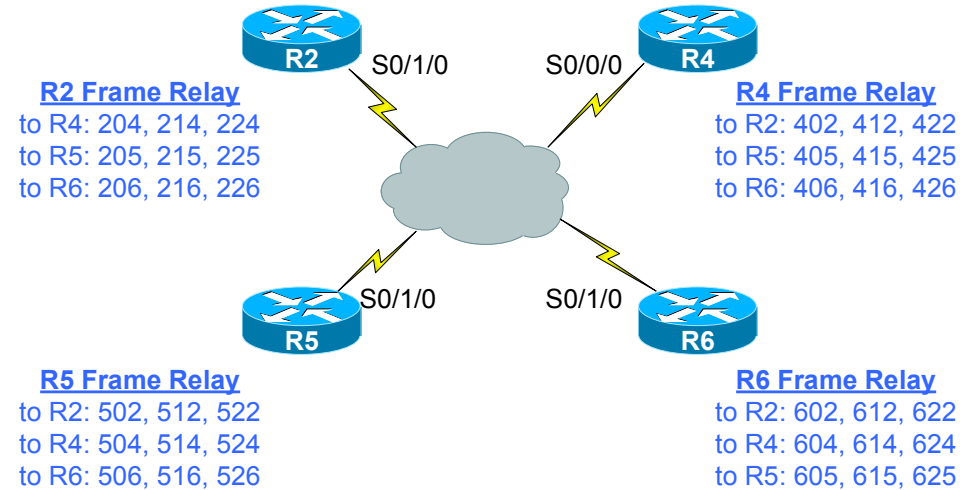

Cat3

Fa0/4 R4 Fa0/1
 Fa0/5 R5 Fa0/1

Cat4

Fa0/6 R6 Fa0/1
 Fa0/7 R7 E1/1
 Fa0/8 R8 E1/1
 Fa0/9 R9 Fa0/1

Fa0/19 Cat2 Fa0/19
 Fa0/20 Cat2 Fa0/20
 Fa0/21 Cat1 Fa0/21
 Fa0/22 Cat1 Fa0/22
 Fa0/23 Cat4 Fa0/23
 Fa0/24 Cat4 Fa0/24

Fa0/19 Cat1 Fa0/19
 Fa0/20 Cat1 Fa0/20
 Fa0/21 Cat2 Fa0/21
 Fa0/22 Cat2 Fa0/22
 Fa0/23 Cat3 Fa0/23
 Fa0/24 Cat3 Fa0/24

B2B Serial Connections Between Routers

R2 S0/2/0 DCE R5 S0/2/0 DTE
 R6 S0/0/0 DCE R9 S0/0/0 DTE
 R6 S0/2/0 DTE R9 S0/2/0 DCE
 R7 S0/0 DCE R8 S0/0 DTE

Catalyst Trunk Interconnects

Frame-Relay DLCI Mappings

IP Expert on
 CCOOnlineLabs.com
Connections Table